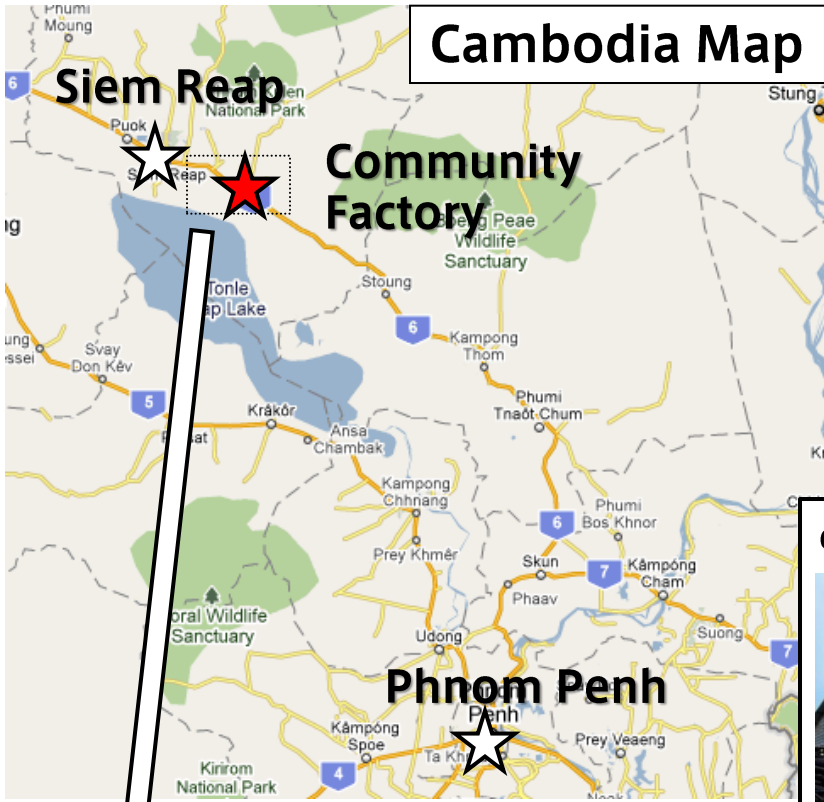

Kamonohashi Project Community Factory Map

Cambodia Map

Address

Kchass Commune, Sout Nikum District, Siem Reap Province, Cambodia

Contact

- 092-728-895 (Khmer, English)
- 092 – 357 – 302 (English, Japanese)

Community Factory

Behind commune hole we have our community factory

Detail Map

Kchass Commune Hole

You can see commune hole on you left on the national road 6 (if you come from Siem Reap)

← To Siem Reap (25 km)

There are many shops on the road who sell mobile food packed in bamboo nearby