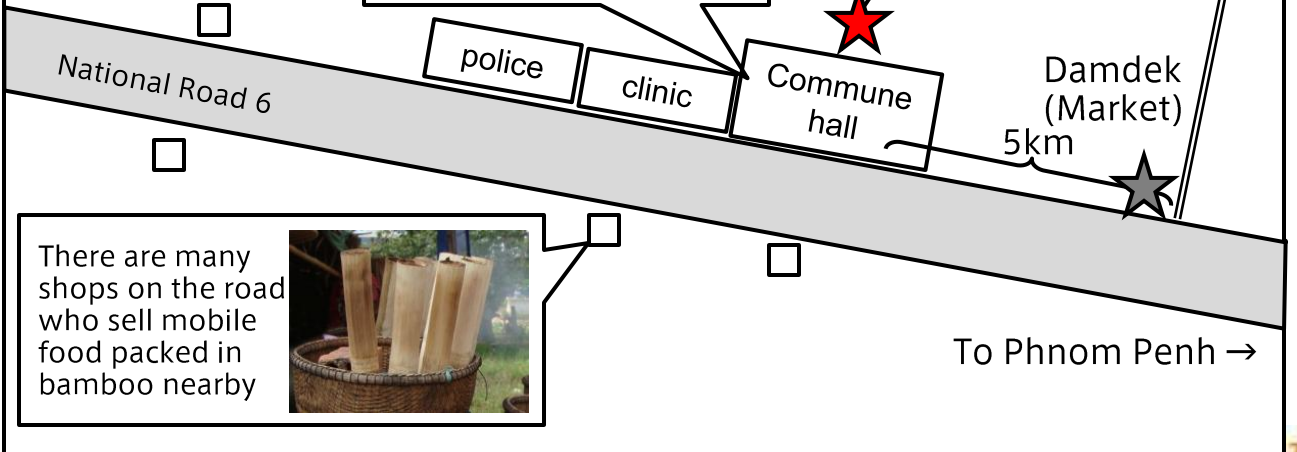

Community Factory

Behind commune hole we have our community factory

Detail Map

Kchass Commune Hole

You can see commune hole on you left on the national road 6 (if you come from Siem Reap)

← To Siem Reap (25 km)